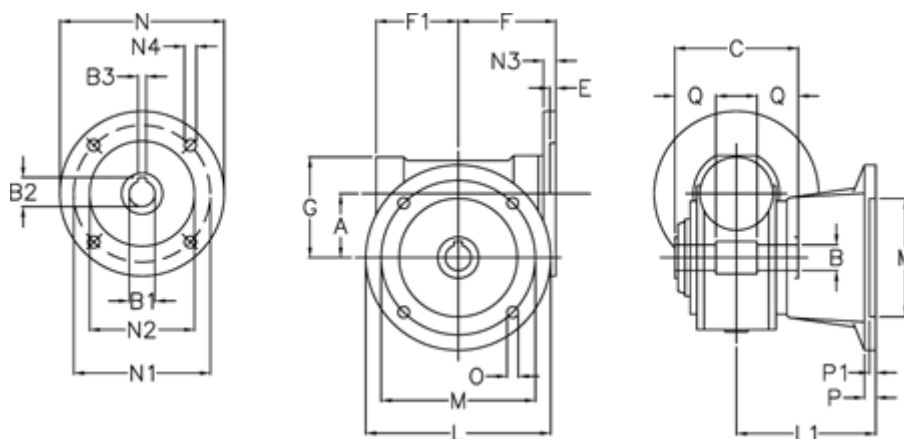

Data Sheet

Article number: 390204901063210
Description: Worm gear
VF 49-FA2-10-80B5

Measures

A = 49.5	F1 = 63	N2 = 130
B = 25 H7	G = 80	N3 = 10
B1 E7 = 19	L = 125	N4 = 11.5
B2 = 21.8	L1 = 115	O = 10.5
B3 H9 = 6	M = 90	P = 12
C = 82	M1 = 70	P1 = 10
E = 3	N = 200	Q = 22.5
F = 70	N1 = 165	